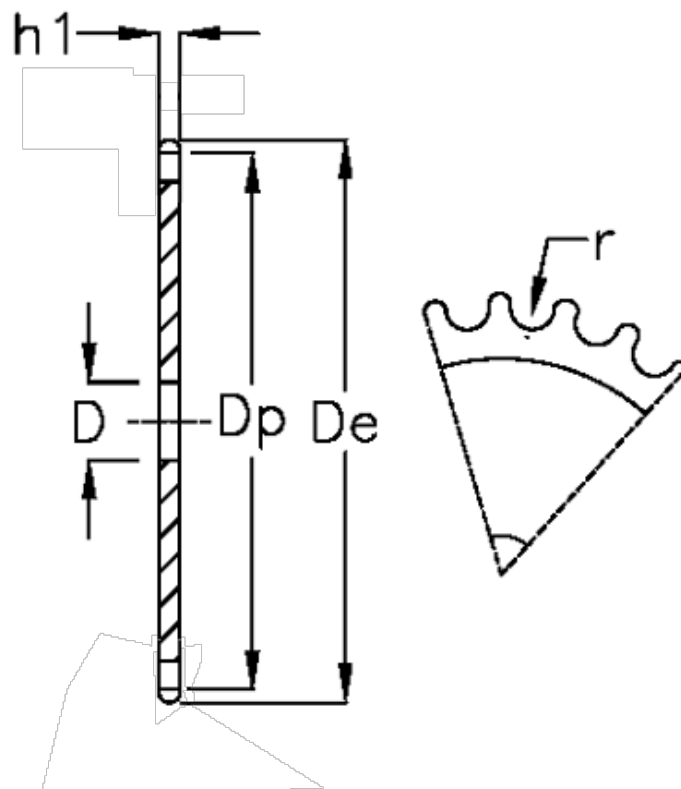

Article number: 616021003010

Description: Plate wheel 06 B-1 Z=10 simplex

Measures

C	= 1
D	= 7
De	= 34
Dp	= 30.82
For chain size	= 3/8 x 7/32
For chain type	= 06 B-1
h1	= 5.3
Number of teeth	= 10

$r = 6.35$